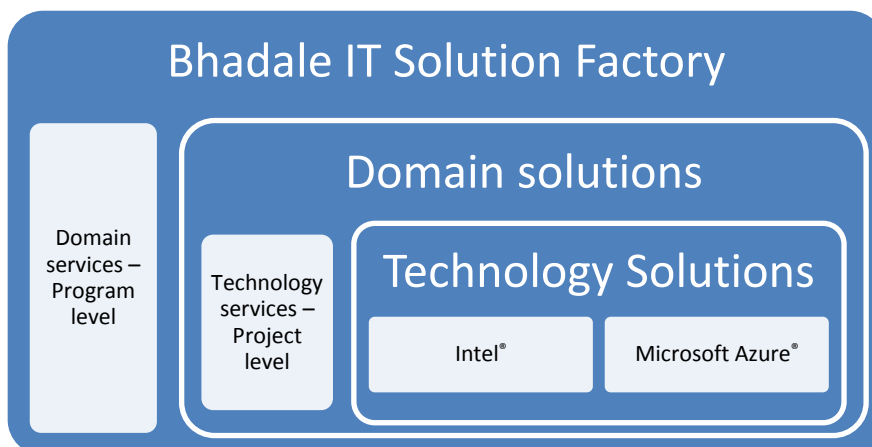

Solution brief

We offer products and services at program and project level to farmers, communities and related real-estates for their inventory and post-harvesting management. At program level we offer our clients in planning and prospectus of the use of digital cloud technologies. For farm owners and estate managers we offer solutions based on products backed by Intel® and Microsoft®. We have in-house products that can be used to tailor individual needs and meet industrial compliances for auditing and need of records.

Figure 1 shows the high level solution we offer along with Intel® and Microsoft Azure® technologies.

Figure 1: Hi Level Solution

Cloud Solutions for the Agricultural Domain

At the program level we offer domain specific services like, gathering business objectives, stakeholder requirements, domain needs, local laws to comply, quality needs, and proposed outcomes of the program. At the project level we offer clients with development of project charter, breakdown of program objectives to functional, non-functional, technical and non-technical and the delivery of tangible and non-tangible assets as per the program objectives.

For better solutions management, we offer turnkey repository called as, **Bhadale IT Solutions Factory** that hosts all the enterprise assets, solutions, documents, training material and various code artifacts and IT assets. Broadly these are classified as Domain and Technology designs as shown in Figure 1.